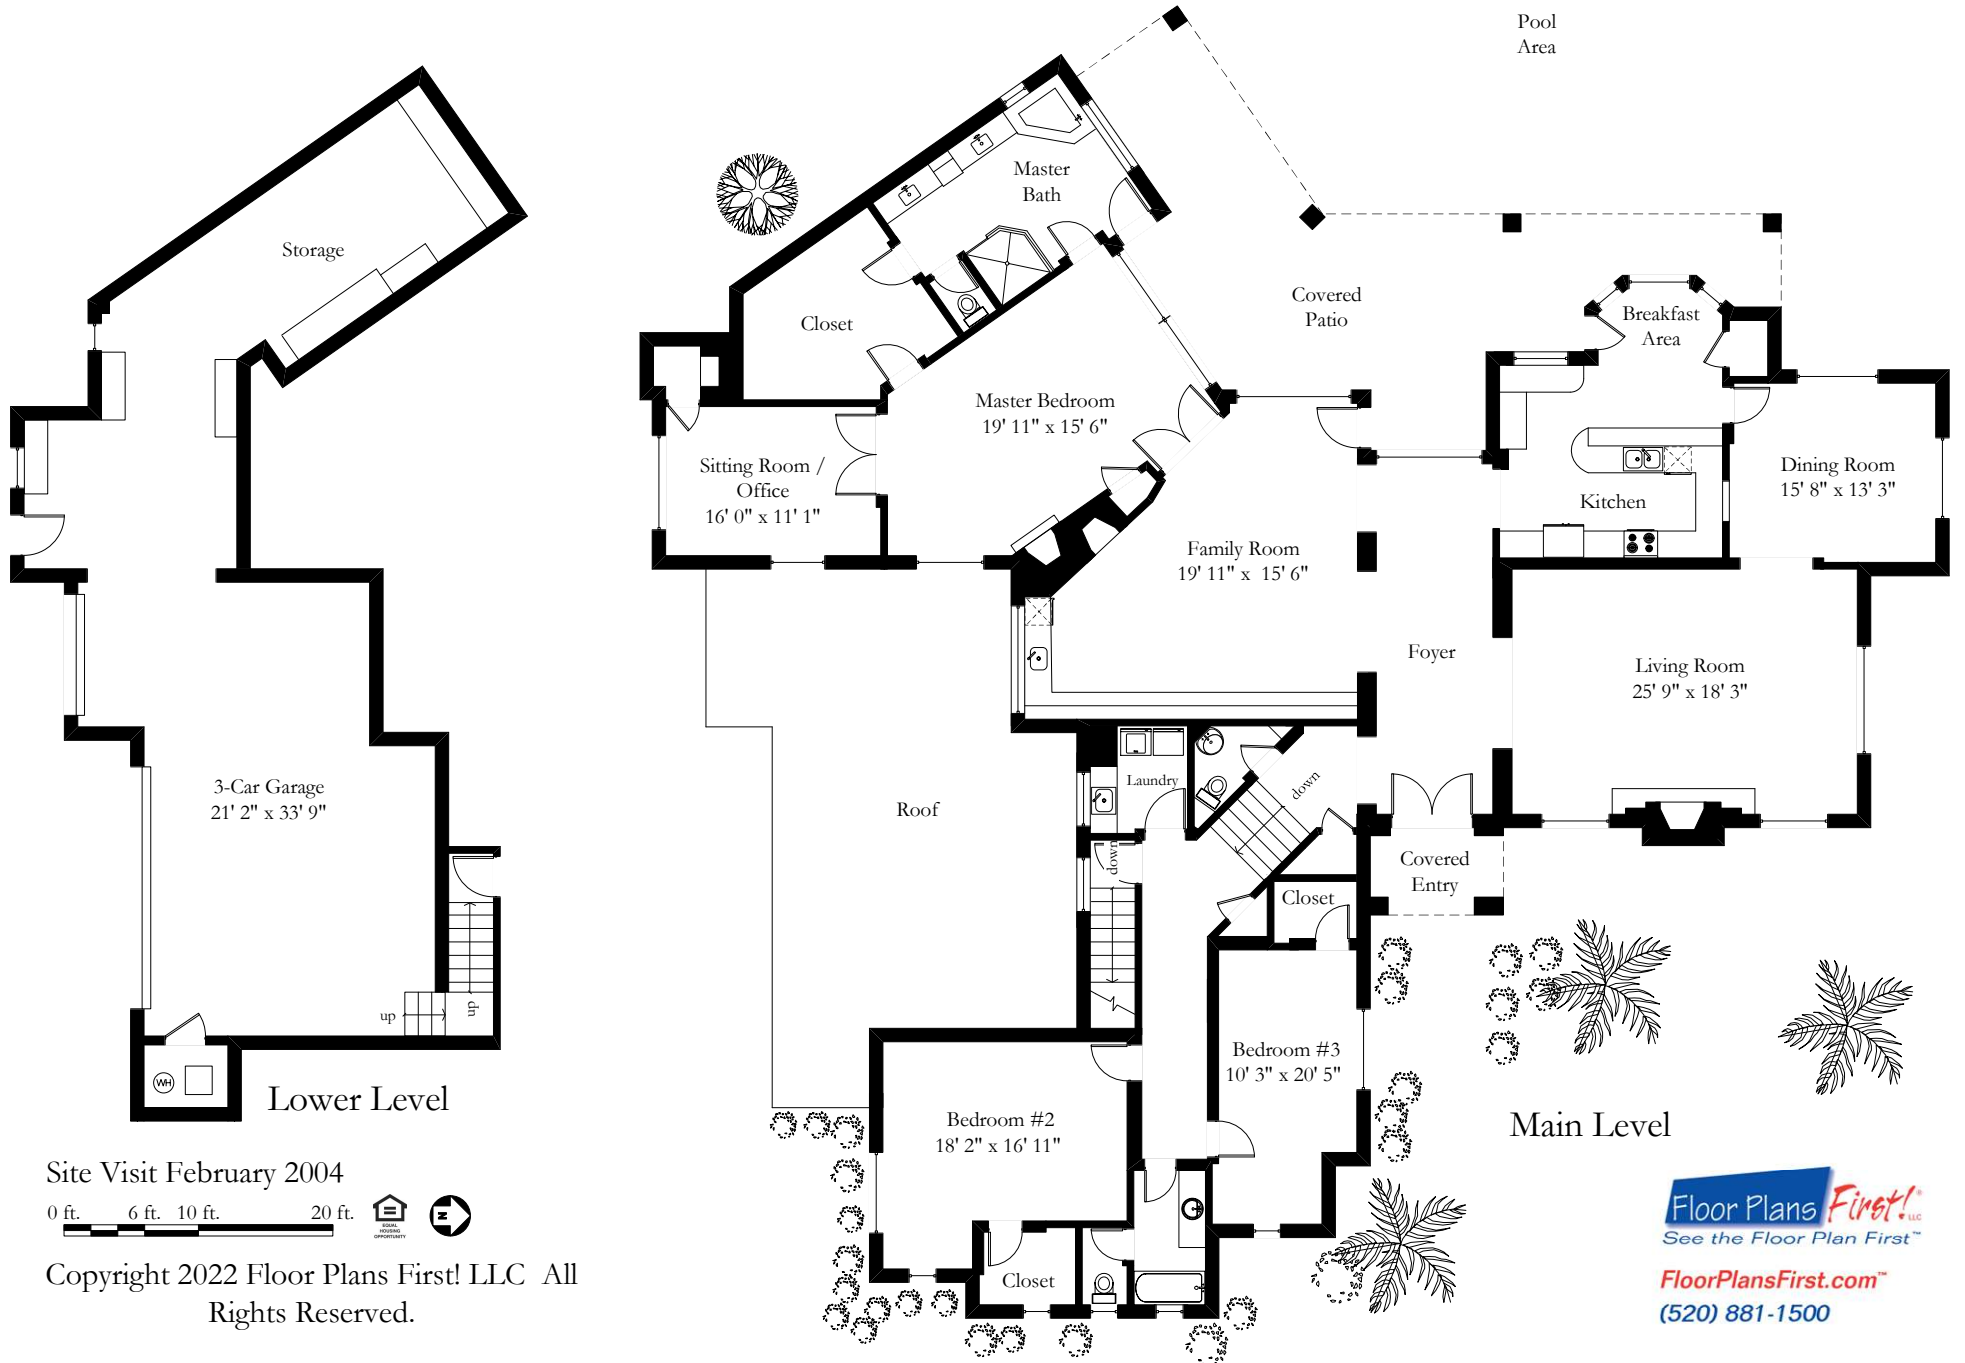

The square footages and room size information are deemed to be reliable but are not guaranteed and should be independently verified. This drawing is for marketing purposes only.

6351 N Whaleback Pl

Living Area 4,157 Sq Ft
Garage 1,591 Sq Ft

Site Visit February 2004

Copyright 2022 Floor Plans First! LLC All Rights Reserved.

Floor Plans First!
See the Floor Plan First!
FloorPlansFirst.com
(520) 881-1500